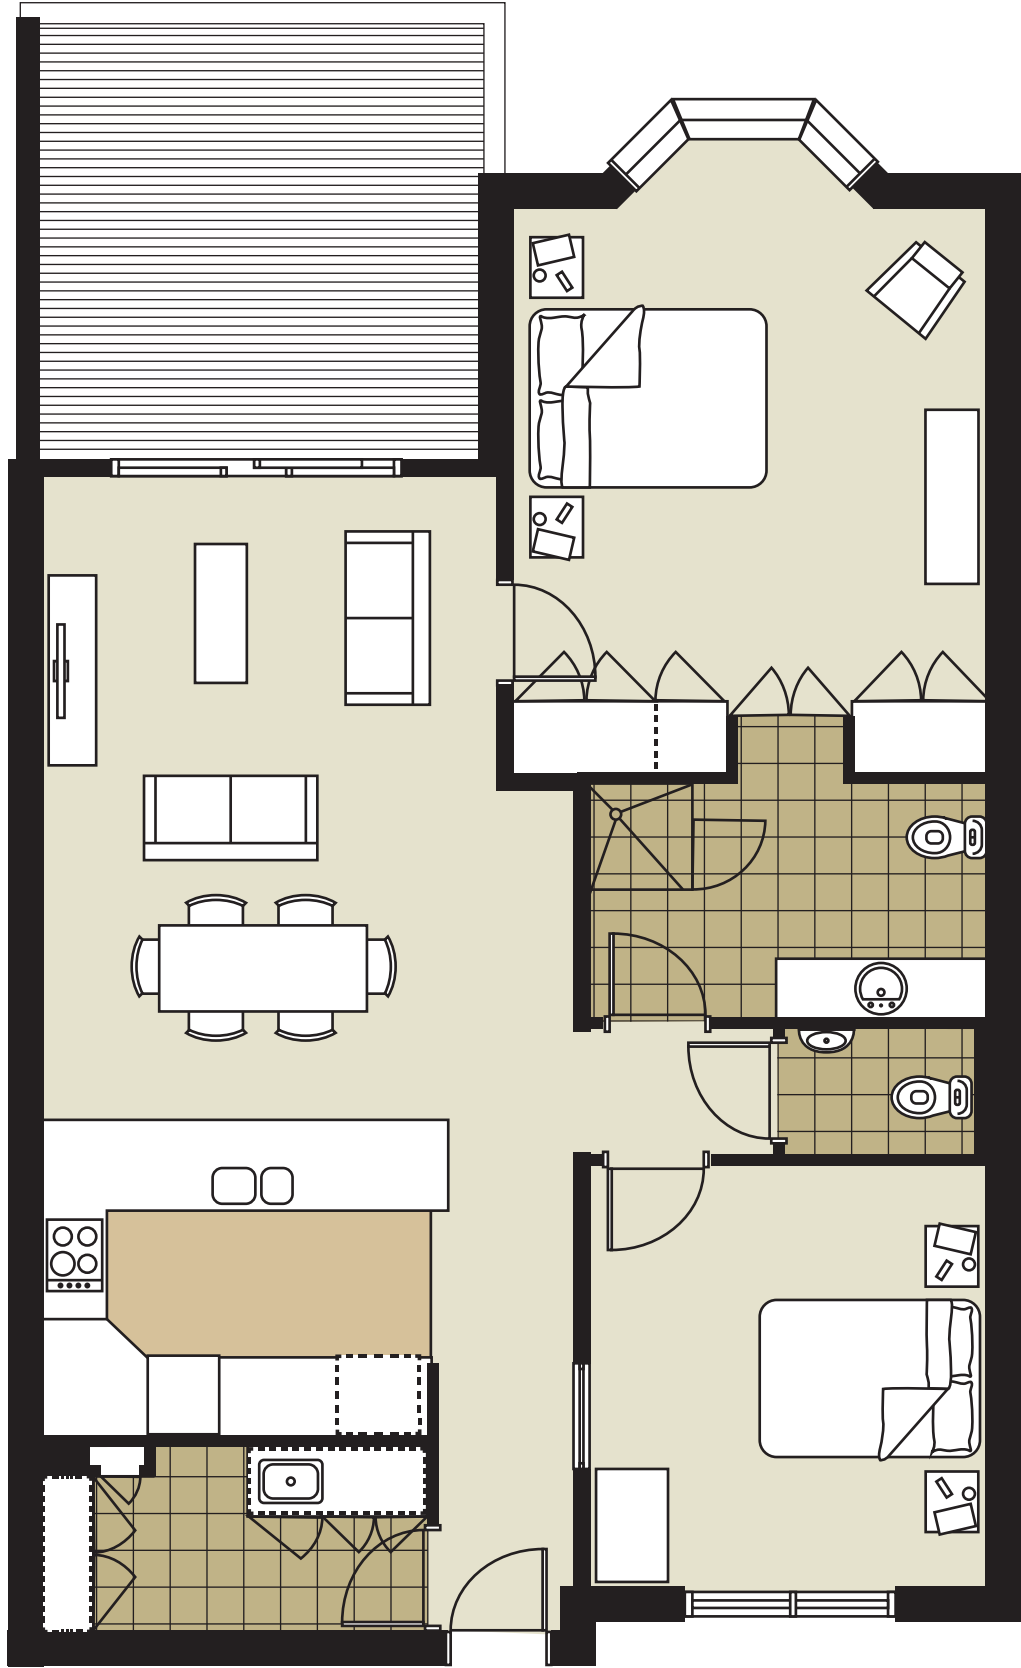

17

Ground Level

ASHBROOK
APARTMENTS

8193 0098 | sales@theashbrook.com.au
2-8 Syme Street, Ashford
ashbrookapartment.com.au

Scale - Meters